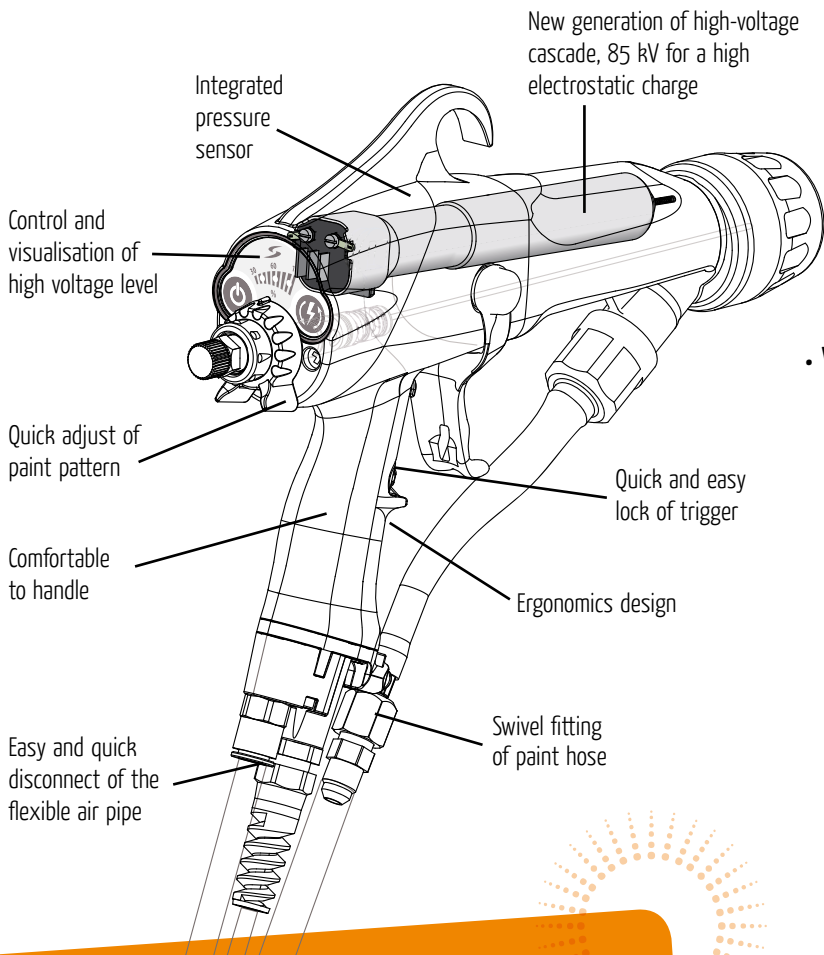

A pressure sensor integrated in the gun permits a real-time air flow measurement, what helps to make a very precise adjustment and to ensure a perfect daily repeatability. This innovation is patented and exclusive for SPRAYMIUM®.